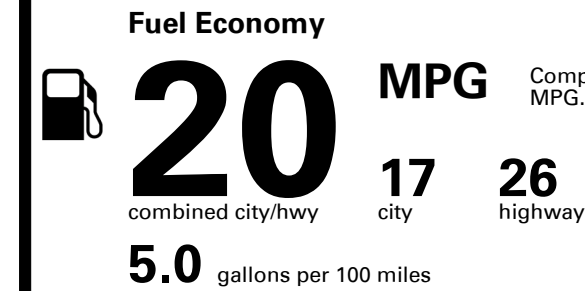

TOTAL PRICE: \$46,725.00

171 A 109VGMT

EMISSIONS:
This vehicle is certified to meet emission requirements in all 50 states

EPA DOT Fuel Economy and Environment

Gasoline Vehicle

Compact Cars range from 14 to 119 MPG. The best vehicle rates 136 MPGe.

You spend \$4,250 more in fuel costs over 5 years compared to the average new vehicle.

Annual fuel cost \$2,250

Fuel Economy & Greenhouse Gas Rating (tailpipe only)

Smog Rating (tailpipe only)

This vehicle emits 447 grams CO₂ per mile. The best emits 0 grams per mile (tailpipe only). Producing and distributing fuel also create emissions; learn more at fueleconomy.gov.