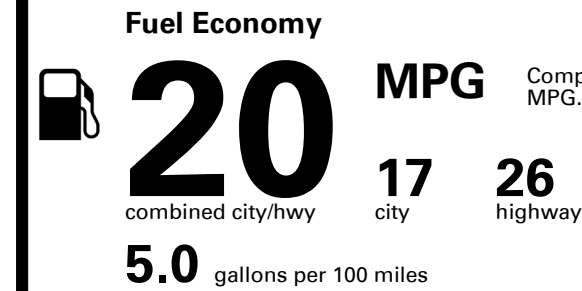

TOTAL PRICE: \$46,760.00

EMISSIONS:
 This vehicle is certified to meet emission requirements in all 50 states

EPA DOT Fuel Economy and Environment

Gasoline Vehicle

Compact Cars range from 14 to 119 MPG. The best vehicle rates 136 MPGe.

You spend \$4,250 more in fuel costs over 5 years compared to the average new vehicle.

Annual fuel cost \$2,250

Fuel Economy & Greenhouse Gas Rating (tailpipe only)

Smog Rating (tailpipe only)

This vehicle emits 447 grams CO₂ per mile. The best emits 0 grams per mile (tailpipe only). Producing and distributing fuel also create emissions; learn more at fueleconomy.gov.