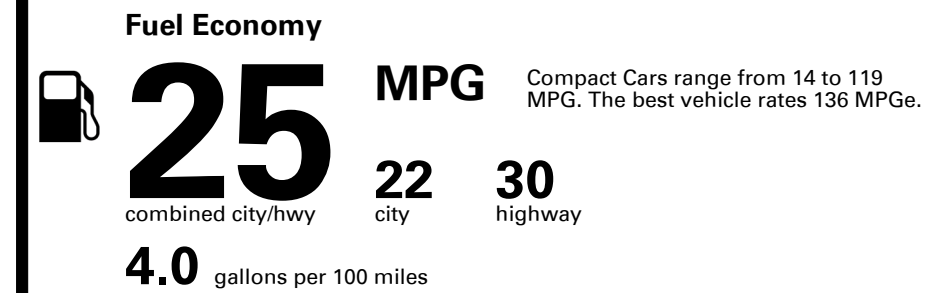

GENESIS WARRANTY

- 5-year/60,000-mile New Vehicle Warranty*
- 10-year/100,000-mile Powertrain Warranty*
- 7-year/Unlimited-mile Anti-perforation Warranty*
- Limited warranties, see dealer for details

Full Tank of Gas

Manufacturer's Suggested Retail Price: $34,900.00

ADDED FEATURES:

- ***Elite Package: $5,000.00**
  - Full LED Headlights
  - Integrated Navigation System
  - Parking Distance Warning
  - Power Folding Auto-Dimming Outside Mirrors
  - Wide Sunroof / Rain-Sensing Wipers
  - Integrated Memory System
  - Power Tilt-and-Telescopic Steering Wheel
  - Heated and Ventilated Front Seats
  - Lexicon® 15-Speaker Surround Sound Audio System
  - Leather Seating Surfaces & Aluminum Interior Trim

Accessories

- *Cargo Tray $115.00
- *First Aid Kit $45.00
- *Illuminated Door Scuffs $395.00

SOLD TO: OK702
GENESIS OF TULSA
9777 S MEMORIAL DRIVE
TULSA OK 74133

SHIPPED TO: OK702

Inland Freight & Handling : $995.00

VIN: KMTG34LA0KU014818	ENGINE: G4KJLD013595	EXTERIOR COLOR: MALLORCA BLUE	INTERIOR/SEAT COLOR: GRAY/GRAY
MODEL: R0412R45	PORT OF ENTRY: NC	TRANSPORT: TRUCK	ACCESSORY WEIGHT: 15 lbs./ 7 kgs.

TOTAL PRICE: $41,450.00

EMISSIONS:
This vehicle is certified to meet emission requirements in all 50 states

EPA DOT Fuel Economy and Environment

You spend $2,000
more in fuel costs over 5 years
compared to the average new vehicle.

Annual fuel cost $1,800

Fuel Economy & Greenhouse Gas Rating (tailpipe only)

Smog Rating (tailpipe only)

This vehicle emits 357 grams CO₂ per mile. The best emits 0 grams per mile (tailpipe only). Producing and distributing fuel also create emissions; learn more at fueleconomy.gov.

Actual results will vary for many reasons, including driving conditions and how you drive and maintain your vehicle. The average new vehicle gets 27 MPG and costs $7,000 to fuel over 5 years. Cost estimates are based on 15,000 miles per year at $ 2.55 per gallon. MPGe is miles per gasoline gallon equivalent. Vehicle emissions are a significant cause of climate change and smog.

fueleconomy.gov

Calculate personalized estimates and compare vehicles

GOVERNMENT 5-STAR SAFETY RATINGS

This vehicle has not been rated by the government for overall vehicle score, frontal crash, side crash or rollover risk.

Source: National Highway Traffic Safety Administration (NHTSA).
www.safercar.gov or 1-888-327-4236

Manufacturer's suggested retail price includes manufacturer's recommended pre-delivery service. Gasoline license and title fees state and local taxes and dealer installed options and accessories are not included in the manufacturer's suggested retail price. This label has been affixed to this vehicle by Hyundai Motor America, pursuant to the requirements of 15 U.S.C. 1231 et seq. which prohibits its removal or alteration prior to delivery to the ultimate purchaser.

PARTS CONTENT INFORMATION

FOR VEHICLES IN THIS CARLINE: U.S./CANADIAN PARTS CONTENT: 2 %

MAJOR SOURCES OF FOREIGN PARTS CONTENT: KOREA: 88 %

FOR THIS VEHICLE: FINAL ASSEMBLY POINT: ULSAN, KOREA

COUNTRY OF ORIGIN:

ENGINE: KOREA TRANSMISSION: KOREA

Note: Parts content does not include final assembly, distribution, or other non-parts costs.