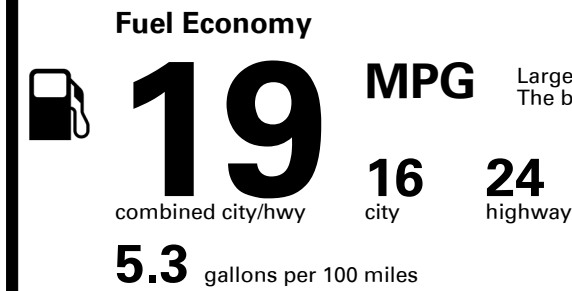

EMISSIONS:
This vehicle is certified to meet emission requirements in all 50 states

Inland Freight & Handling : \$995.00

TOTAL PRICE: \$74,845.00

231 A 109VGMT

EPA DOT Fuel Economy and Environment

Large Cars range from 14 to 103 MPG. The best vehicle rates 136 MPGe.

You spend \$4,750 more in fuel costs over 5 years compared to the average new vehicle.

Annual fuel cost \$2,350

Fuel Economy & Greenhouse Gas Rating (tailpipe only)

Smog Rating (tailpipe only)

This vehicle emits 482 grams CO₂ per mile. The best emits 0 grams per mile (tailpipe only). Producing and distributing fuel also create emissions; learn more at fueleconomy.gov.